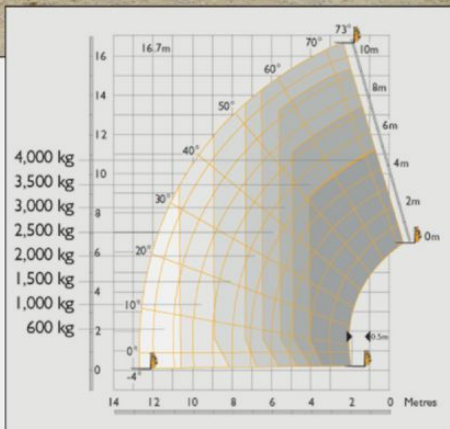

Payload:	2000 kg
Max. Lifting Height:	6 m
Width:	1.84 m
Height:	2.12 m
Weight:	4870 kg

Daily	Weekly
£155.00	£450.00

14m TELESCOPIC FORKLIFT

Safely lifts loads of up to 3.5 tons to a height of 14 metres.

Payload:	3500 kg
Max. Lifting Height:	14 m
Width:	2.35 m
Height:	2.59 m
Weight:	10880 kg

Lift
Performance
Chart

Daily	Weekly
£200.00	£600.00

17m TELESCOPIC FORKLIFT

The largest handler in our fleet capable of lifting loads of up to 4 tons to a height of 17 metres.

Payload:	4000 kg
Max. Lifting Height:	17 m
Width:	2.44 m
Height:	2.69 m
Weight:	12060 kg