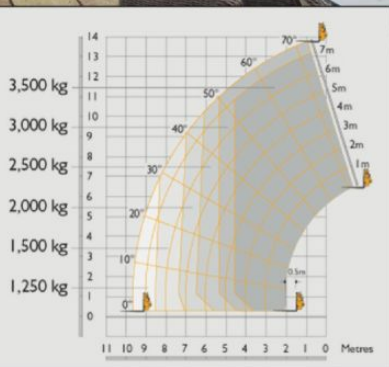

Daily	Weekly
£140.00	£290.00

4m TELESCOPIC FORKLIFT

Lift Performance Chart

The smallest telescopic forklift in our fleet, with a height of 1.94 metres and 1.56m wide make them ideal for areas which are restricted.

Payload:	1200 kg
Max. Lifting Height:	4.5 m
Width:	1.56 m
Height:	1.94 m
Weight:	2530 kg

Daily	Weekly
£155.00	£450.00

6m TELESCOPIC FORKLIFT

These medium sized telescopic are perfect when working in restricted areas.

Payload:	2000 kg
Max. Lifting Height:	6 m
Width:	1.84 m
Height:	2.12 m
Weight:	4870 kg

Daily	Weekly
£155.00	£450.00

14m TELESCOPIC FORKLIFT

Safely lifts loads of up to 3.5 tons to a height of 14 metres.

Payload:	3500 kg
Max. Lifting Height:	14 m
Width:	2.35 m
Height:	2.59 m
Weight:	10880 kg

Lift
Performance
Chart

Daily	Weekly
£200.00	£600.00

17m TELESCOPIC FORKLIFT

The largest handler in our fleet capable of lifting loads of up to 4 tons to a height of 17 metres.

Payload:	4000 kg
Max. Lifting Height:	17 m
Width:	2.44 m
Height:	2.69 m
Weight:	12060 kg