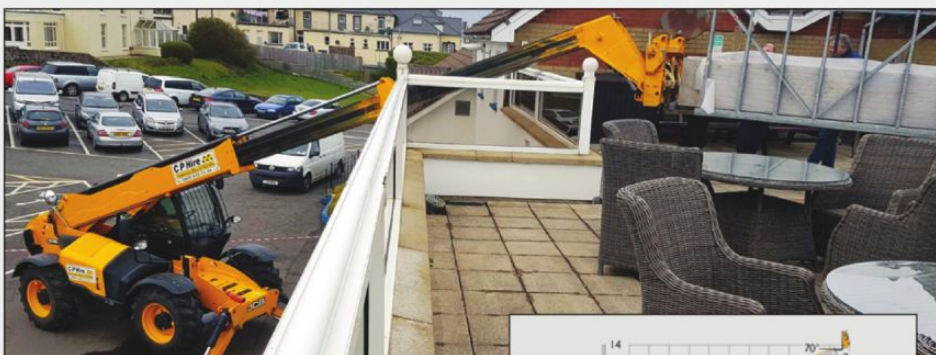

Daily	Weekly
£140.00	£290.00

4m TELESCOPIC FORKLIFT

Lift Performance Chart

The smallest telescopic forklift in our fleet, with a height of 1.94 metres and 1.56m wide make them ideal for areas which are restricted.

Payload:	1200 kg
Max. Lifting Height:	4.5 m
Width:	1.56 m
Height:	1.94 m
Weight:	2530 kg

Daily	Weekly
£155.00	£450.00

6m TELESCOPIC FORKLIFT

These medium sized telescopic are perfect when working in restricted areas.

Payload:	2000 kg
Max. Lifting Height:	6 m
Width:	1.84 m
Height:	2.12 m
Weight:	4870 kg

Daily	Weekly
£155.00	£450.00

14m TELESCOPIC FORKLIFT

Safely lifts loads of up to 3.5 tons to a height of 14 metres.

Payload:	3500 kg
Max. Lifting Height:	14 m
Width:	2.35 m
Height:	2.59 m
Weight:	10880 kg

Lift
Performance
Chart

Daily	Weekly
£200.00	£600.00

17m TELESCOPIC FORKLIFT

The largest handler in our fleet capable of lifting loads of up to 4 tons to a height of 17 metres.

Payload:	4000 kg
Max. Lifting Height:	17 m
Width:	2.44 m
Height:	2.69 m
Weight:	12060 kg