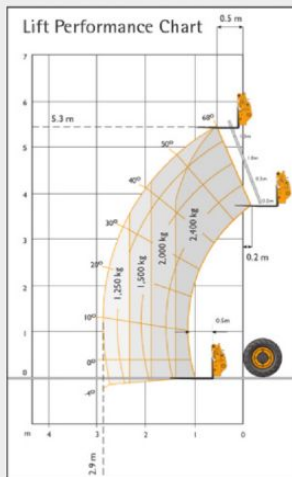

Daily	Weekly
£140.00	£290.00

4m TELESCOPIC FORKLIFT

Lift Performance Chart

The smallest telescopic forklift in our fleet, with a height of 1.94 metres and 1.56m wide make them ideal for areas which are restricted.

Payload:	1200 kg
Max. Lifting Height:	4.5 m
Width:	1.56 m
Height:	1.94 m
Weight:	2530 kg

Daily	Weekly
£155.00	£450.00

6m TELESCOPIC FORKLIFT

These medium sized telescopic are perfect when working in restricted areas.

Payload:	2000 kg
Max. Lifting Height:	6 m
Width:	1.84 m
Height:	2.12 m
Weight:	4870 kg

Daily	Weekly
£155.00	£450.00

14m TELESCOPIC FORKLIFT

Safely lifts loads of up to 3.5 tons to a height of 14 metres.

Payload:	3500 kg
Max. Lifting Height:	14 m
Width:	2.35 m
Height:	2.59 m
Weight:	10880 kg

Lift
Performance
Chart

Daily	Weekly
£200.00	£600.00

17m TELESCOPIC FORKLIFT

The largest handler in our fleet capable of lifting loads of up to 4 tons to a height of 17 metres.

Payload:	4000 kg
Max. Lifting Height:	17 m
Width:	2.44 m
Height:	2.69 m
Weight:	12060 kg