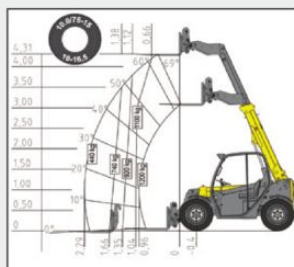

3 TON INDUSTRIAL FORKLIFT

NEW!

These diesel forklifts are ideal for shifting goods and materials around industrial yards and factory units.

Payload:	3000 kg
Max. Lifting Height:	4.7 m
Width:	1.23 m
Height:	2.16 m
Weight:	4500 kg

Daily	Weekly
£140.00	£290.00

4m TELESCOPIC FORKLIFT

Lift Performance Chart

The smallest telescopic forklift in our fleet, with a height of 1.94 metres and 1.56m wide make them ideal for areas which are restricted.

Payload:	1200 kg
Max. Lifting Height:	4.5 m
Width:	1.56 m
Height:	1.94 m
Weight:	2530 kg

Daily	Weekly
£155.00	£450.00

6m TELESCOPIC FORKLIFT

These medium sized telescopic are perfect when working in restricted areas.

Lift
Performance
Chart

Daily	Weekly
£200.00	£600.00

17m TELESCOPIC FORKLIFT

The largest handler in our fleet capable of lifting loads of up to 4 tons to a height of 17 metres.

Payload:	4000 kg
Max. Lifting Height:	17 m
Width:	2.44 m
Height:	2.69 m
Weight:	12060 kg